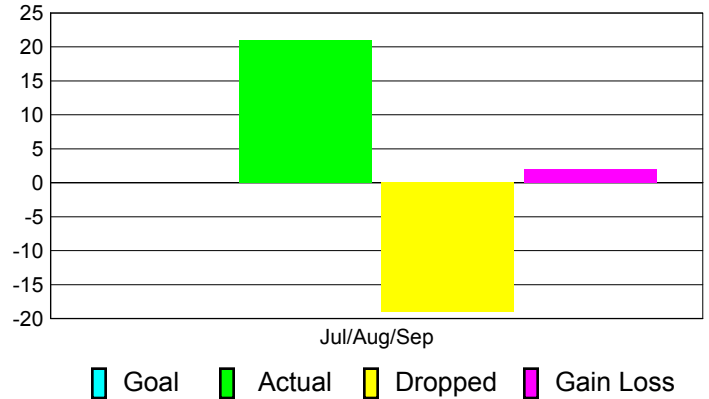

Membership Results 2012-2013

Goal, New, Dropped, Gain/Loss