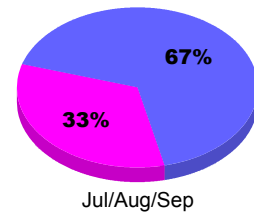

Membership Results
2012-2013

Membership
2011-2012

Month	Net Memb Goal	Actual New Memb	Actual Dropped Memb	Gain/Loss of Memb	Gain/Loss of Memb
Jul/Aug/Sep		21	-19	2	-2
Totals		21	-19	2	-2

Membership Results 2012-2013

Goal, New, Dropped, Gain/Loss

Comparison of Membership Gain/Loss

Current Year Compared to the Previous Year

Gender Comparison 2012-2013

Male Female

2012-2013 GMT Reports for District (or Undistricted) **District 19 D BRITISH**

GMT: **Andre J Nimchuk**

Location: **BRITISH COLUMBIA**

GMT CA: **2**

CLUBS

**Club Results
2012-2013**

**Clubs
2011-2012**

Month	New Club Goal	Actual New Clubs	Actual Dropped Clubs	Gain/Loss of Clubs	Gain/Loss of Clubs
Jul/Aug/Sep		0	0	0	0
Totals		0	0	0	0