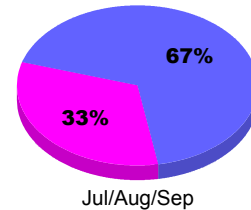

YTD Status Quo Clubs 2012-2013

Status Quo Clubs Compared to Status Quo Members

Legend: Status Quo Clubs (Cyan), Total Status Quo Members (Green)

MEMBERSHIP

**Membership Results
2012-2013**

**Membership
2011-2012**

Month	Net Memb Goal	Actual New Memb	Actual Dropped Memb	Gain/Loss of Memb	Gain/Loss of Memb
Jul/Aug/Sep		16	-48	-32	-14
Totals		16	-48	-32	-14

Membership Results 2012-2013

Goal, New, Dropped, Gain/Loss

Legend: Goal (Cyan), Actual (Green), Dropped (Yellow), Gain Loss (Magenta)

Comparison of Membership Gain/Loss

Current Year Compared to the Previous Year

Legend: Current Year (Cyan), Previous Year (Green)

Gender Comparison 2012-2013

Jul/Aug/Sep

Legend: Male (Blue), Female (Magenta)